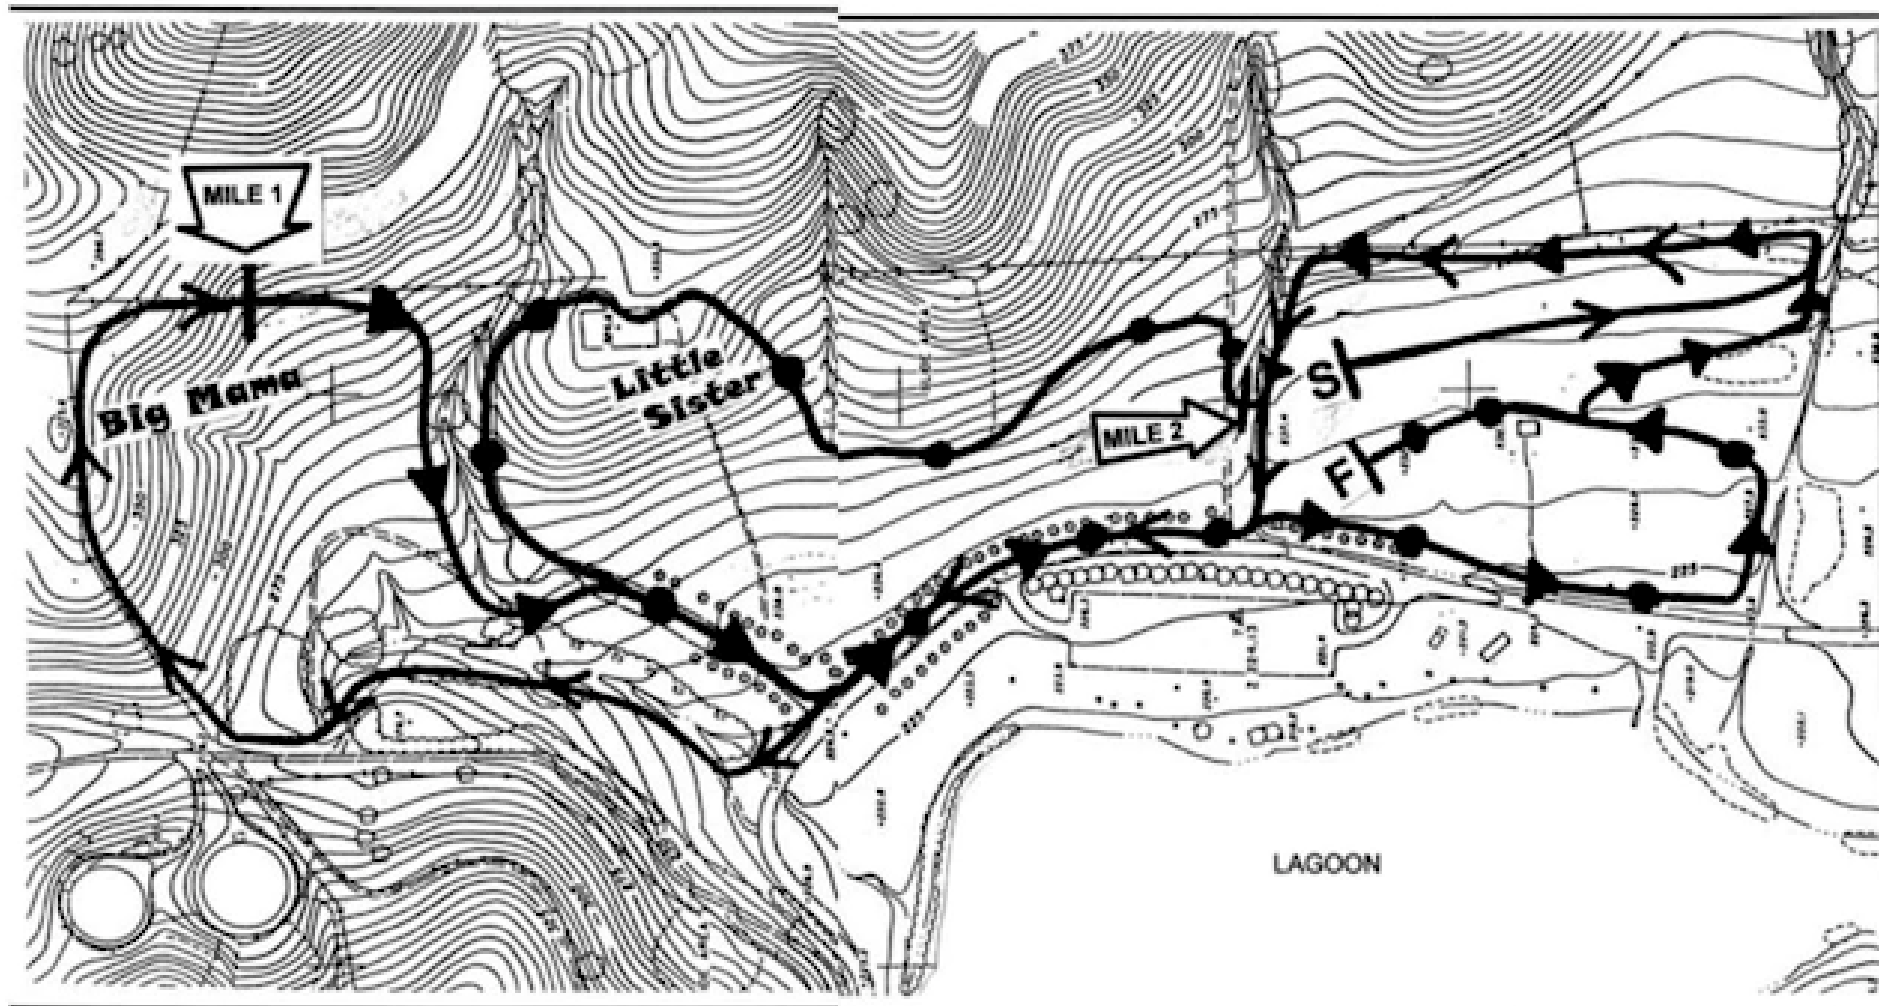

Lagoon Valley Regional Park, Vacaville

Take I-80 East to Vacaville

Before you reach Vacaville,
take **Peña Adobe Road Exit**.

From Santa Rosa:
53 miles; approx. 1:30 drive

Golden Valley Harriers GVH): Lagoon Valley Regional Park XC Course, Vacaville, CA

3 MILE COURSE

1ST MILE	→ → →
2ND MILE	→ → →
3RD MILE	● ● ●