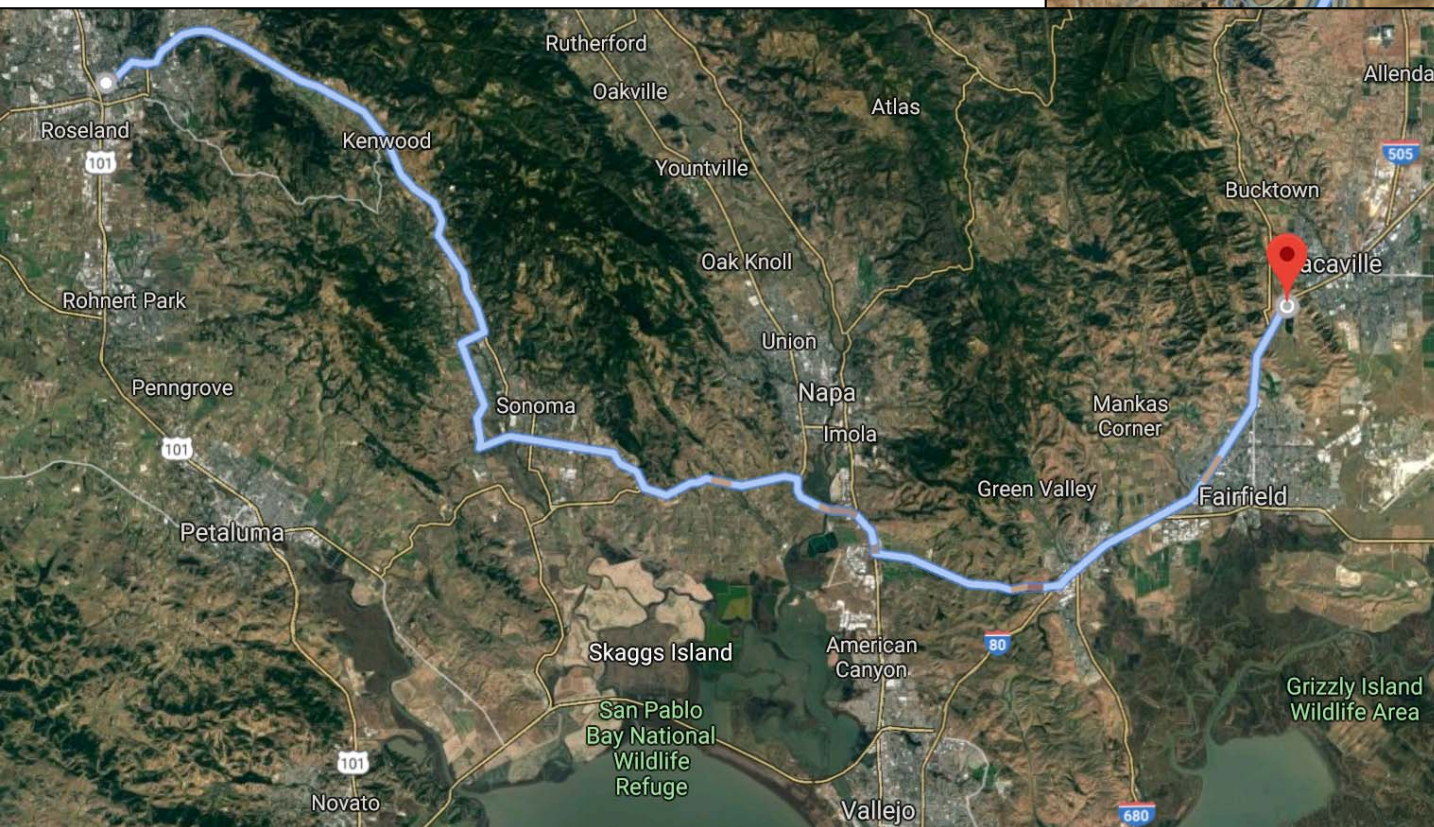

Lagoon Valley Regional Park, Vacaville

Take I-80 East to Vacaville

Before you reach Vacaville,
take **Peña Adobe Road Exit**.

From Santa Rosa:
53 miles; approx. 1:30 drive

Golden Valley Harriers GVH): Lagoon Valley Regional Park XC Course, Vacaville, CA

3 MILE COURSE

1ST MILE	→ → →
2ND MILE	→ → →
3RD MILE	● ● ●